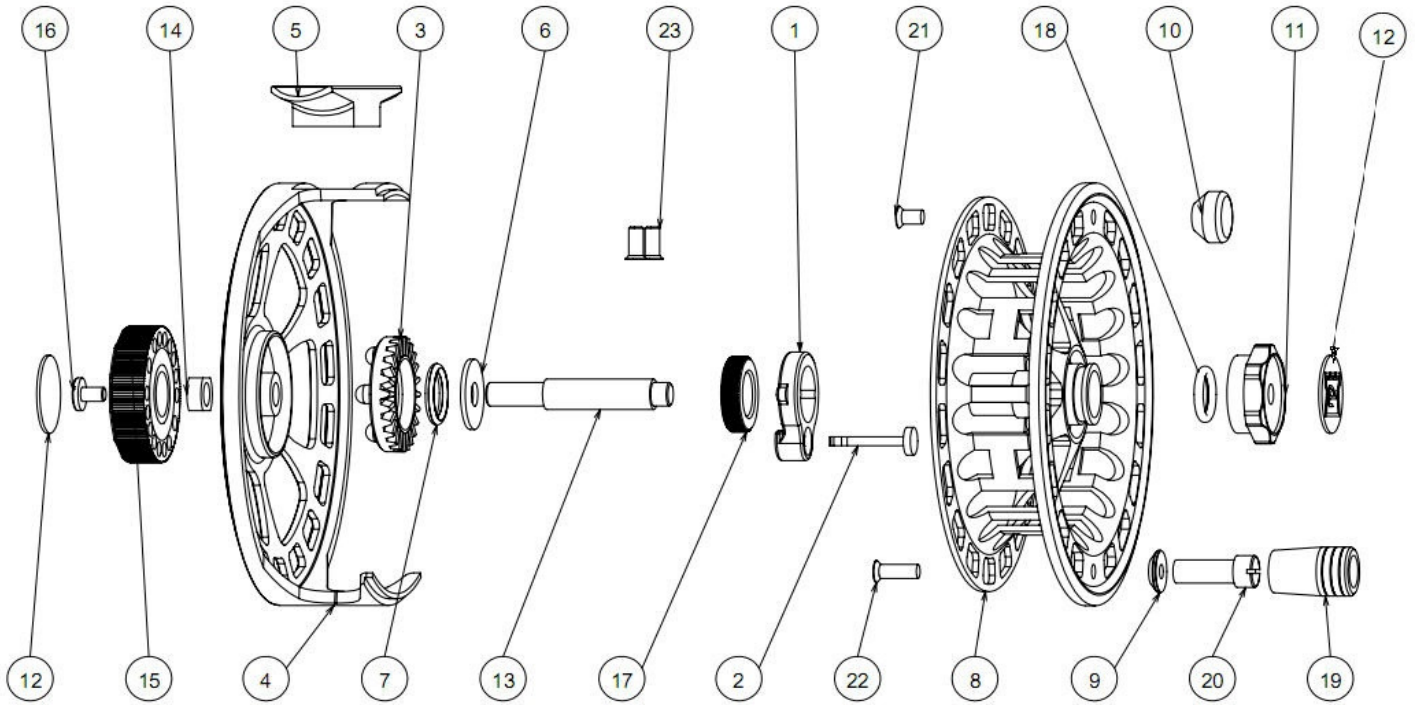

# PARTS LIST FOR HARDY ULTRALITE CC 1000/2000/3000/4000

#	DESCRIPTION	QTY	PART NO.				HARDY STYLE NO.			
			1000	2000	3000	4000	1000	2000	3000	4000
1	Clicker Plate	1	1328998				HEUC010SP01			
2	Clicker	1	1328999				HEUC010SP02			
3	Checkwheel	1	1329000				HEUC010SP03			
4	Frame	1	1371703	1371704	1371705	1371706	N/A	N/A	N/A	N/A
5	Reel Foot	1	1329001				HEUC010SP04			
6	Spindle Washer	1	1329002				HEUC010SP05			
7	O-ring Checkwheel	1	1329003				HEUC010SP06			
8	Drum	1	1371707	1371708	1371709	1371710	N/A	N/A	N/A	N/A
9	Handle Washer	1	1329004				HEUC010SP07			
10	Counter Balance	1	1329007			1329015	HEUC010SP10			HEUC010SP18
11	Drum Latch Nut	1	1329008				HEUC010SP11			
12	Badge	2	1329272				HREUN005SP9			
13	Spindle	1	1329009				HEUC010SP12			
14	Spindle Locknut	1	1329260				HREUN005SP32			
15	Regulator Button	1	1329010				HEUC010SP13			
16	Stop Screw	1	1329011				HEUC010SP14			
17	Clicker Nut	1	1329012				HEUC010SP15			
18	Latch O-Ring	1	1329024				HEUD010SP09			
19	Handle Knob	1	1329005			1329013	HEUC010SP08			HEUC010SP16
20	Handle Wire	1	1329006			1329014	HEUC010SP09			HEUC010SP17
21	Balance screw	1	1329241				HREUN005SP15			
22	Handle Screw	1	1329236				HREUN005SP10			
23	Reel Foot Screw	2	1329026				HEUD010SP11			

Reel Part Numbers: CC 1000, 1327314 ;CC 2000, 1327315 ;CC 3000, 1327316 ;CC 4000, 1327317

21 00

Drawn: 06-10-14

Drawing Version: 34-13152-00